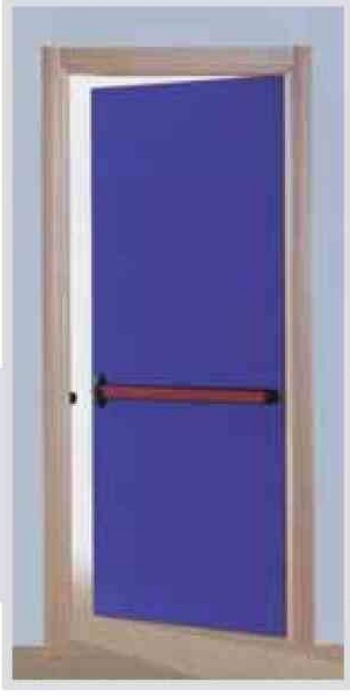

Our American doors from classic to post modern with every surface and every color for peaceful place

DP50

carmella

DP40

canterburu

DP60

colonist

fire